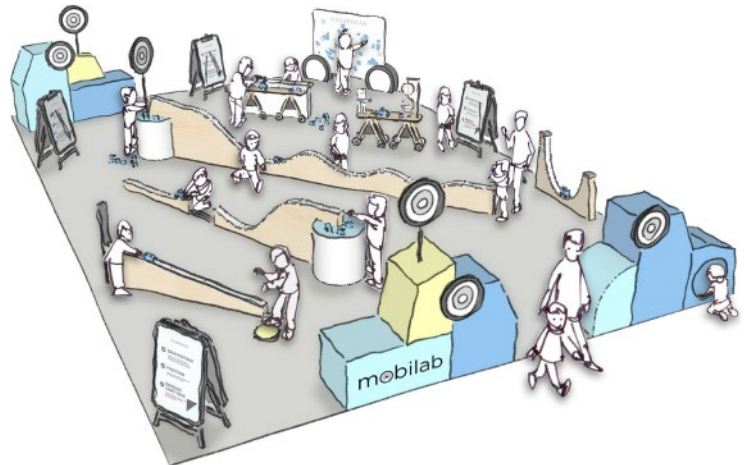

mobilab

Travelling Exhibition

Rolling with science!

mobilab empowers children to explore and play with the laws of physics and gravity by designing, building and testing their own toy vehicle. A variety of inclined ramps, jumps and other physical obstacles entice children to create the best vehicle to meet each challenge. Design, imagine, assemble, inspect, test, observe, re-design and test again!

Specifications

Size
1000 to 1500 ft2 (90 to 140 m2).

Target Audience
Children ages 4 to 7, families and groups.
Offers safe and inviting learning experiences.
Accommodates individual and group interactions.

Rental Price
12,500$/month (minimum fee of 22,000$).

Language
English and French.
Bilingual text format available.
Texts can be adapted to other languages.

Developmental skills and STEAM learning opportunities

Large and fine motor skills	Logical thinking
Assembling Manipulating Moving	Exploration Experimentation Observation Analysis Problem solving
Imagination and pretend play	Social interaction
Role-playing Simulating Creating	Sharing + Taking turns Communicating Team work