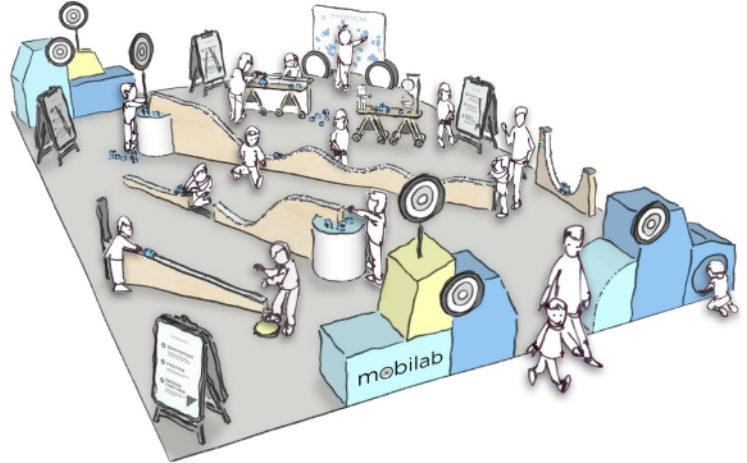

mobilab

Travelling Exhibition

Rolling with science!

mobilab empowers children to explore and play with the laws of physics and gravity by designing, building and testing their own toy vehicle. A variety of inclined ramps, jumps and other physical obstacles entice children to create the best vehicle to meet each challenge. Design, imagine, assemble, inspect, test, observe, re-design and test again!

Specifications

Size
1000 to 1500 ft2 (90 to 140 m2).

Target Audience
Children ages 4 to 7, families and groups.
Offers safe and inviting learning experiences.
Accommodates individual and group interactions.

Rental Price
12,500$/month (minimum fee of 22,000$).

Language
English and French.
Bilingual text format available.
Texts can be adapted to other languages.

Developmental skills and STEAM learning opportunities

Large and fine motor skills	Logical thinking
Assembling Manipulating Moving	Exploration Experimentation Observation Analysis Problem solving
Imagination and pretend play	Social interaction
Role-playing Simulating Creating	Sharing + Taking turns Communicating Team work